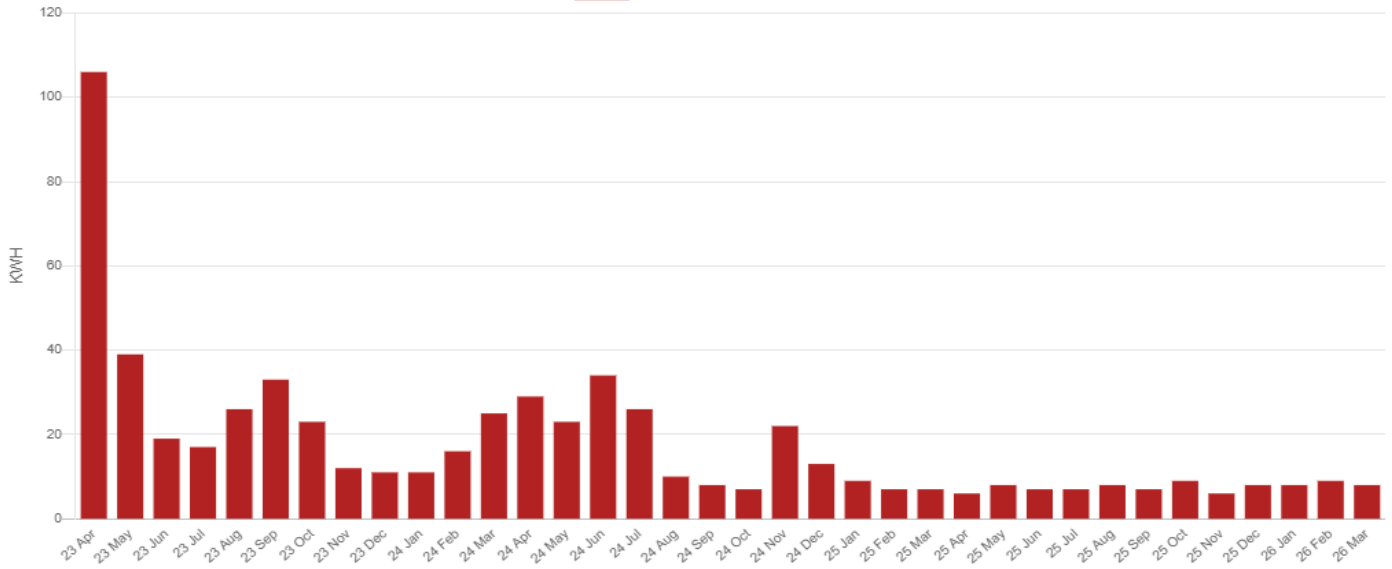

Shop

Property address: 104 ANTELOPE MEADOWS RD SHOP, ENNIS, MT, 59729

Show usage for Electricity ▾

View Usage

Usage (kWh)

Cost (Dollars)

mm/dd/yyyy - mm/dd/yyyy

Electricity Usage History

Electricity Usage History

Usage Period	Amount Billed	Usage (KWH)	Days Of Service	Service Type
2026 March	\$ 5.38	8	29	Electricity
2026 February	\$ 5.57	9	31	Electricity
2026 January	\$ 5.37	8	31	Electricity
2025 December	\$ 5.33	8	33	Electricity
2025 November	\$ 5.08	6	28	Electricity
2025 October	\$ 5.51	9	29	Electricity
2025 September	\$ 5.30	7	30	Electricity
2025 August	\$ 5.45	8	32	Electricity
2025 July	\$ 5.30	7	31	Electricity
2025 June	\$ 5.27	7	31	Electricity
2025 May	\$ 5.23	8	30	Electricity
2025 April	\$ 4.98	6	29	Electricity
2025 March	\$ 5.09	7	29	Electricity
2025 February	\$ 5.09	7	32	Electricity
2025 January	\$ 5.32	9	31	Electricity